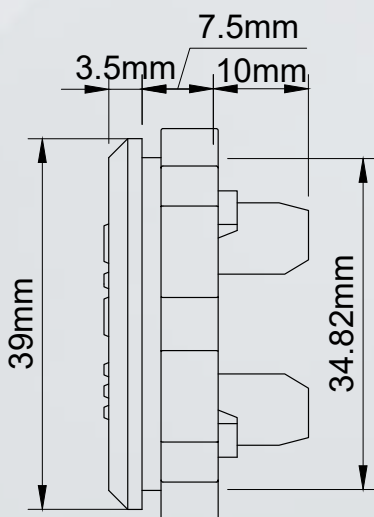

Horizontal Car

Horizontal Car Operating Panel

HRZ-C 910

845x155x72mm

HRZ-C 920

845x155x72mm

BT-10

BT-30