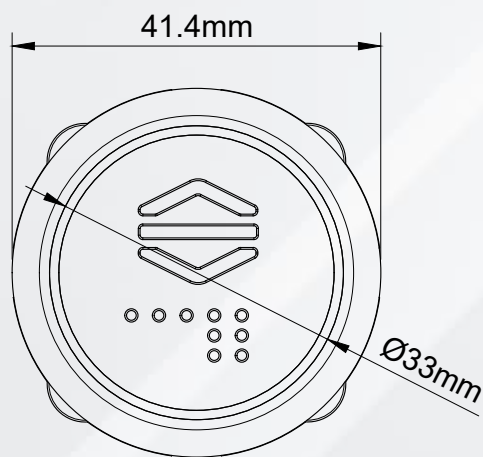

Horizontal Car

Horizontal Car Operating Panel

HRZ-C 910

845x155x72mm

HRZ-C 920

845x155x72mm

BT-10

BT-30