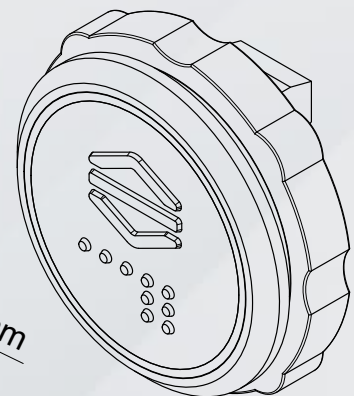

Horizontal Car

Horizontal Car Operating Panel

HRZ-C 910

845x155x72mm

HRZ-C 920

845x155x72mm

BT-10

BT-30