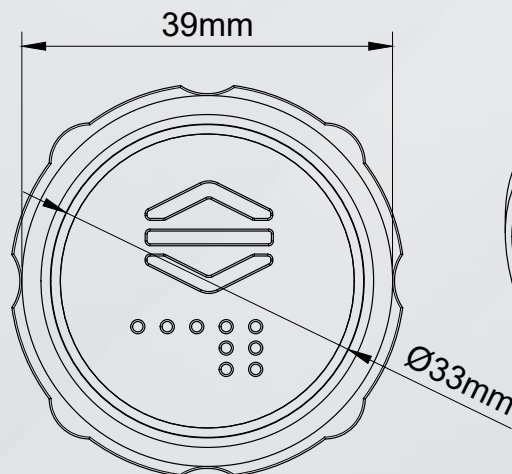

Horizontal Car

Horizontal Car Operating Panel

HRZ-C 910

845x155x72mm

HRZ-C 920

845x155x72mm

BT-10

BT-30