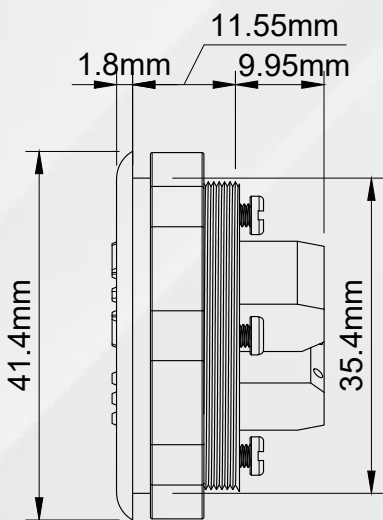

Horizontal Car

Horizontal Car Operating Panel

HRZ-C 910

845x155x72mm

HRZ-C 920

845x155x72mm

BT-10

BT-30